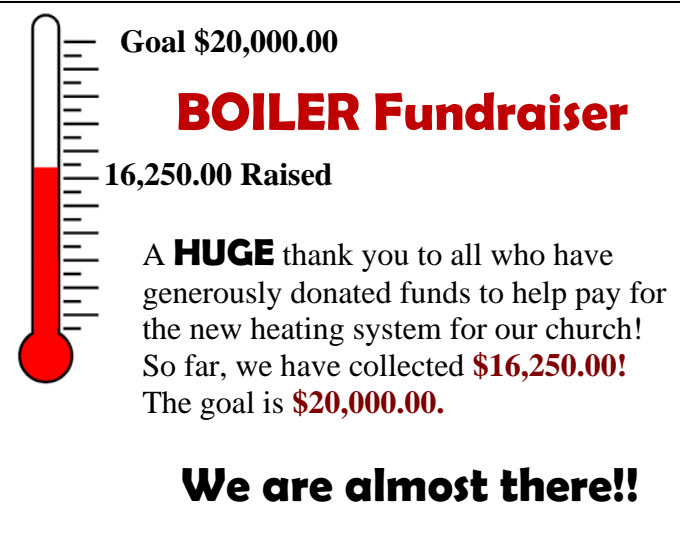

Holy Communion to the sick and house bond, Blessings: Available anytime upon request

BAPTISM: Sacraments: Parents are required to complete a Baptism course for each of their children. Contact the parish priest/parish office minimum before 2 months for preparation and arrangements.

MARRIAGES: Please contact the rectory to make arrangements and to begin marriage preparation at least six months prior to the desired date.

OCIA AND ANY OTHER SACRAMENTS: Please contact the Parish office at 780.354.2415 or Email: stmarys1@telus.net

October 2023 Collections

Ordinary Collection: $6250.65

Total Revenue: $6250.94

Total Expense: $8248.82

Net Income: -$1997.88

YTD Ordinary Collection: $72,110.15

YTD Total Other Revenue: $ 4854.64

YTD Total Revenue: $76,964.79

YTD Total Expenses: $90,567.77

YTD Net Income: -$13,602.98

Donate to your parish
online by scanning
this QR code:

Thank you for your generosity and commitment to your Parish family!

The Archdiocese of Grouard-McLennan is continuing their monthly magazine **Northern Light** for a third year. The magazine includes in-depth stories, photo spreads and features from Catholic communities across our region. It is a unique resource that is cherished by its readers – don't miss out!

Become a subscriber or renew your yearly subscription for $70 at www.archgm.ca or check your church for a subscription card.